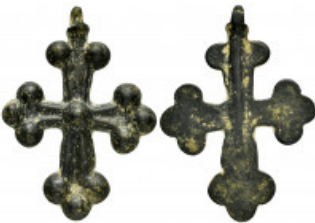

1114 BYZANTINE EMPIRE.Cross.(8th-10th century).Ae. Condition : Good very fine. Weight : 15.2 gr Diameter : 35X48 mm **10**