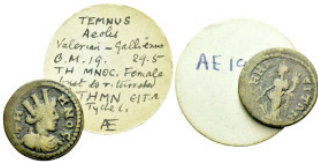

219 Aeolis, Temnus Pseudo-autonomous issue. Bronze circa 253-268. Time of Valerian and Gallienus, Æ 19.60 mm., 3.55 g. TH•MNOC Turreted and draped bust of Tyche r. Rev. THMNEITΩN Tyche standing l., holding rudder and cornucopia. SNG Copenhagen 274. SNG von Aulock 1677. Light brown tone, About Very Fine. From the Lord Grantly collection. Sold with original collector's ticket.

25